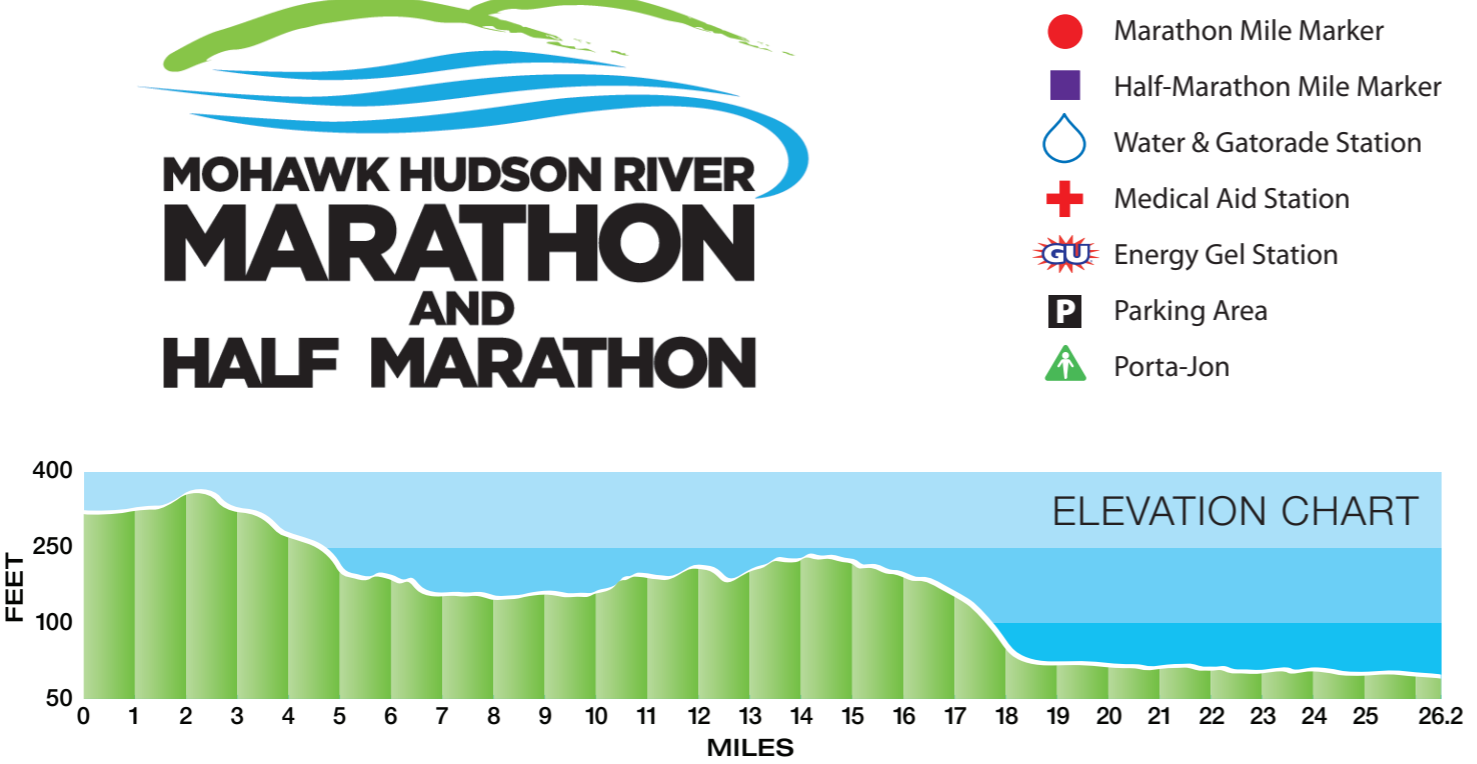

MARATHON START
 in Central Park
 at Bradley Blvd &
 Central Park Rd.
 Parking at
 Fehr Ave & Golf Rd.
 Schenectady, 12303

VIEWING 1
Central Park - Mile 1
 No parking
 at this location.
 Park at lot on
 Fehr Ave & Golf Rd.

FINISH
 Jennings Landing
 at Corning Preserve,
 Quay Street,
 Albany, 12207

- Marathon Mile Marker
- Half-Marathon Mile Marker
- Water & Gatorade Station
- + Medical Aid Station
- ⚡ Energy Gel Station
- P Parking Area
- ▲ Porta-Jon